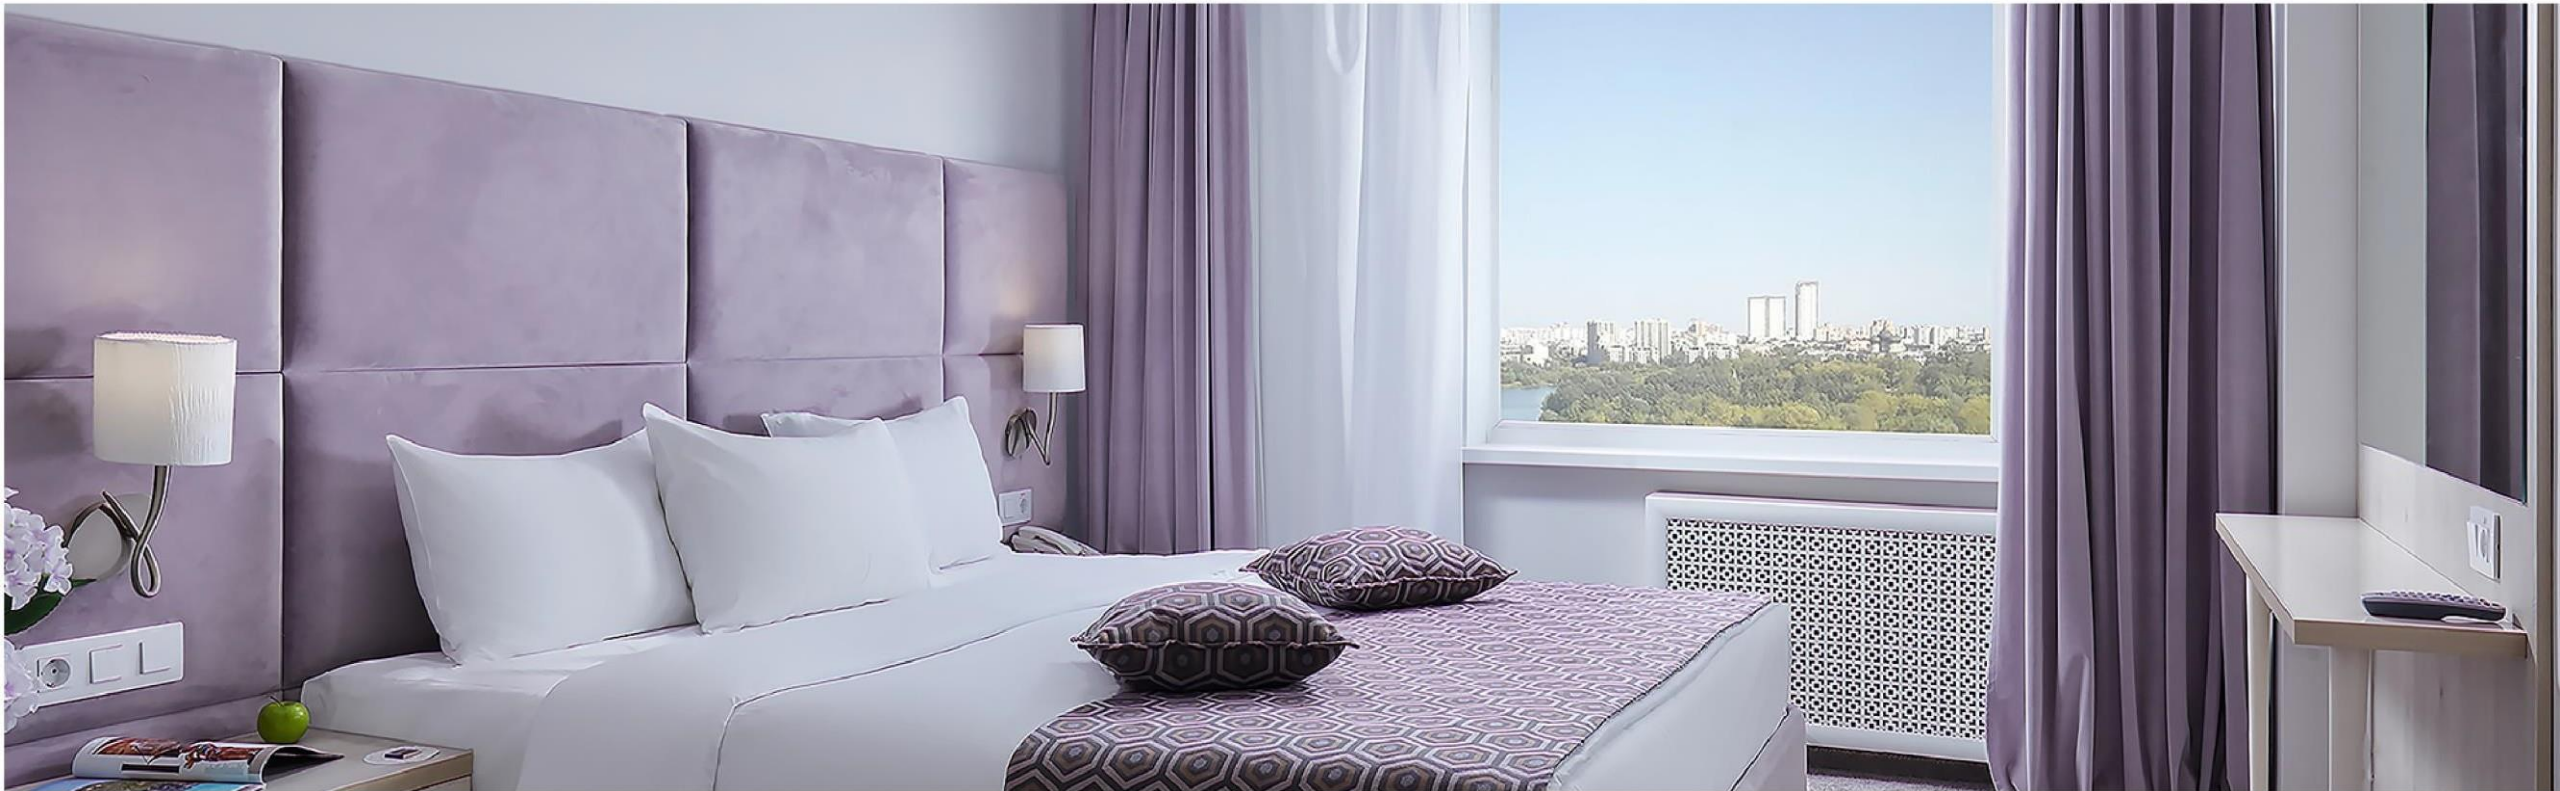

## MOSCOW SUITE

An elegant two-room suite with an individual design, consists of a small hallway, a bathroom and a toilet, a lounge and a bedroom with a king-size bed (180\*200 cm). Coziness and elegance are complemented with comfortable furniture. The room features a seating area with a teapot and a coffee machine. Also, a workspace with a desk is arranged.

# DELUXE

An elegant two-room suite consists of a small hallway, a bathroom and a toilet, a lounge and a bedroom with a king-size bed (180\*200 cm). The individual design is complemented with comfortable furniture. The room features a seating area with a teapot and a coffee machine. Also, a workspace with a desk is arranged. Perfect accommodation for newlyweds.