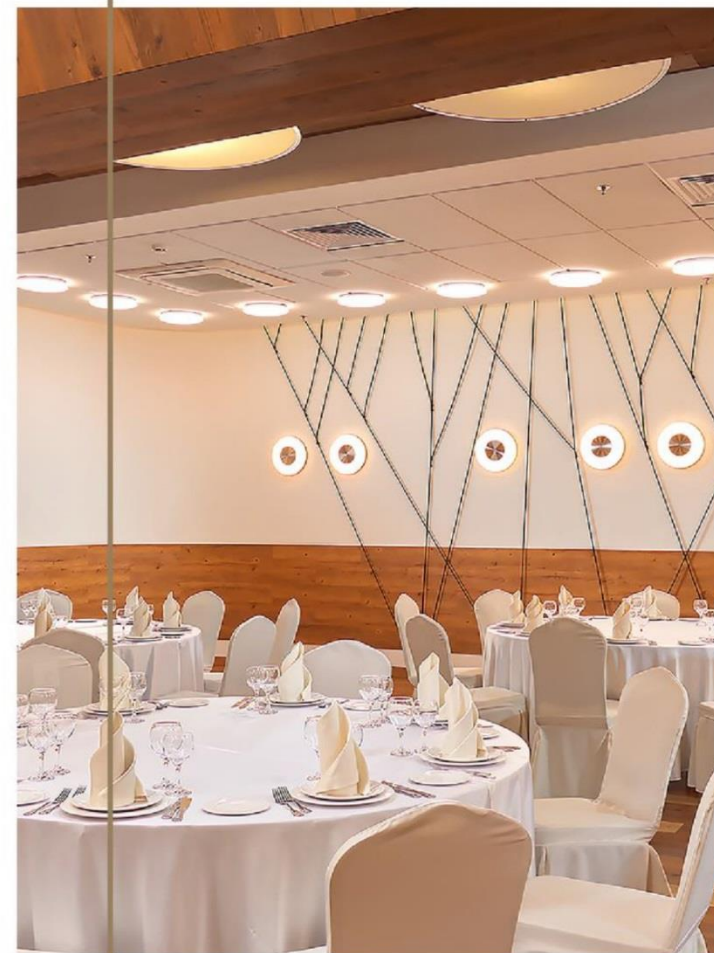

SCANDIA RESTAURANT