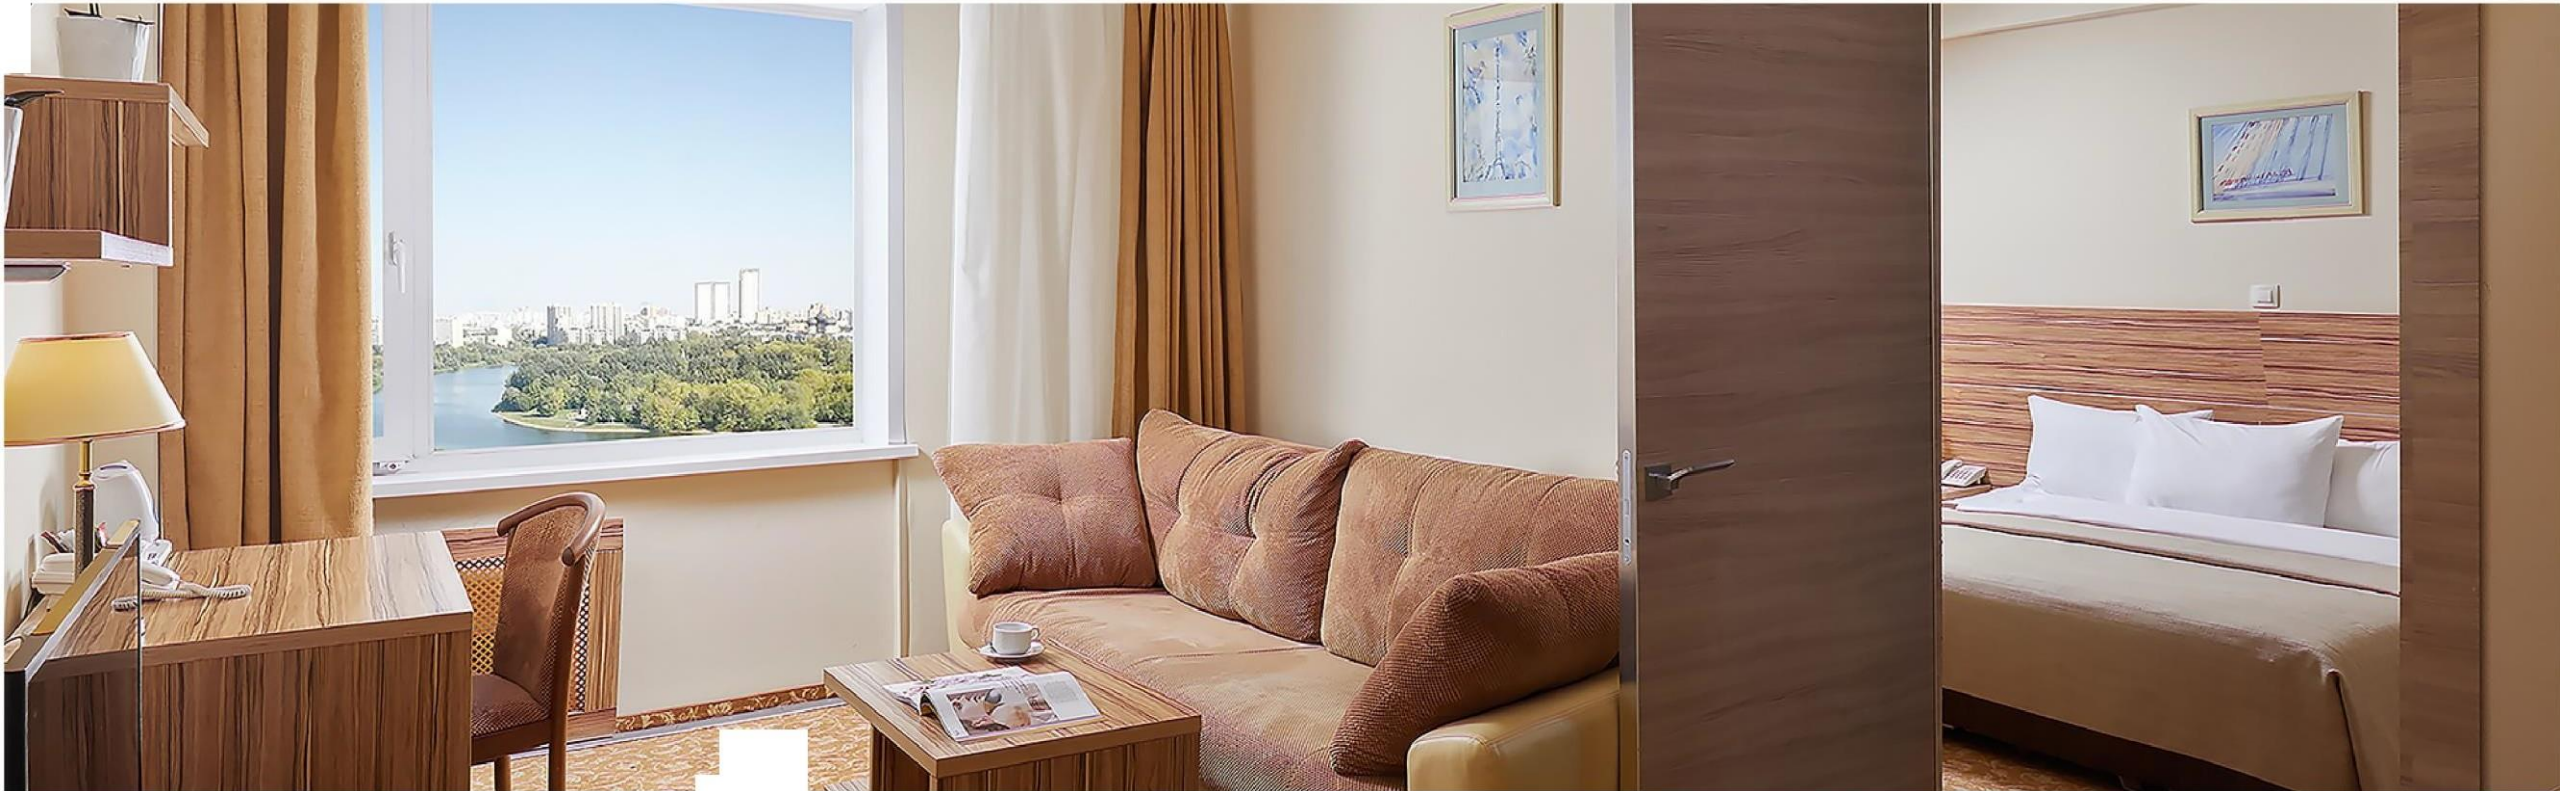

## EUROPEAN SUITE

An elegant two-room suite consists of a small hallway, a bathroom and a toilet, a lounge, and a bedroom with a king-size bed (180\*200 cm). The individual design is complemented with comfortable furniture. The room features a seating area with a teapot and a coffee machine. Also, a workspace with a desk is arranged.

### ROOM EQUIPMENT

2 LCD TV sets, satellite TV  
DVD player, telephone  
coffee machine, mini refrigerator  
pillow menu, tea set  
mineral water  
teapot

### BATHROOM EQUIPMENT

telephone, hairdryer  
massage shower head  
set of towels  
terry bathrobe and slippers  
set of personal care amenities  
scales

## MOSCOW SUITE

An elegant two-room suite with an individual design, consists of a small hallway, a bathroom and a toilet, a lounge and a bedroom with a king-size bed (180\*200 cm). Coziness and elegance are complemented with comfortable furniture. The room features a seating area with a teapot and a coffee machine. Also, a workspace with a desk is arranged.